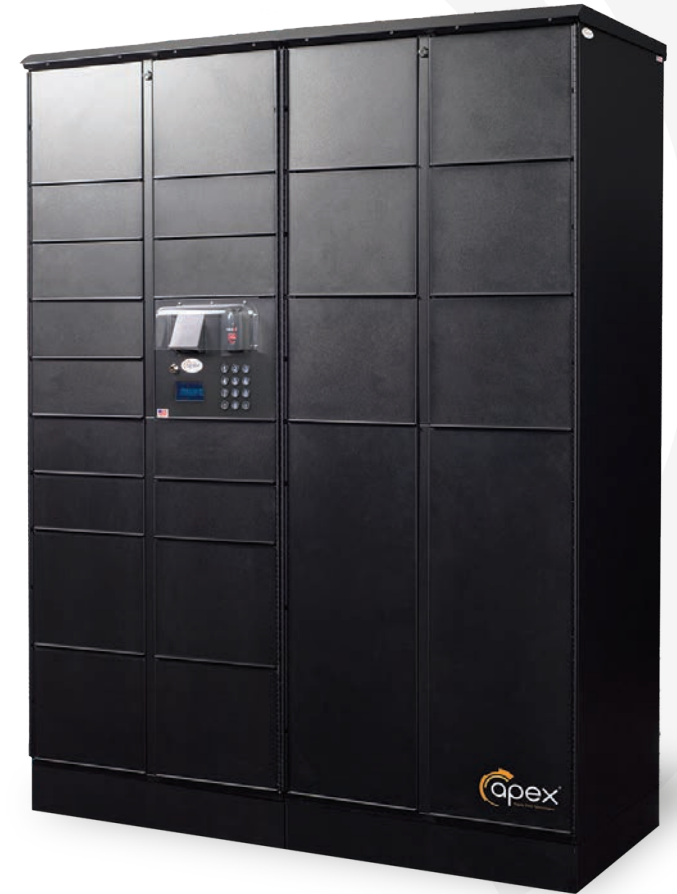

A wide choice of configurations to accommodate many products and shelf heights

Flexible Configurations

Add up to three satellite lockers to right or left of customer interface

Accessible Accommodations

A variety of features provide accommodations for users with disabilities

IP24 Rated

Resists rain, moisture and particle infiltration of 12.5 mm or larger

Withstands Heat and Cold

Operates in temperatures from -10° F/-23° C* to 110° F/43° C with optional heater fan
*Without heater fan: 40° F/4° C to 110° F/43° C

Supports a Wide Range of User ID

Choose from barcode, magnetic stripe, proximity card or keypad entry

Optional Front and Side Skirts

Provides a more streamlined appearance

* Shown with optional skirt

- **Offer 24/7 e-commerce order pickup and returns**